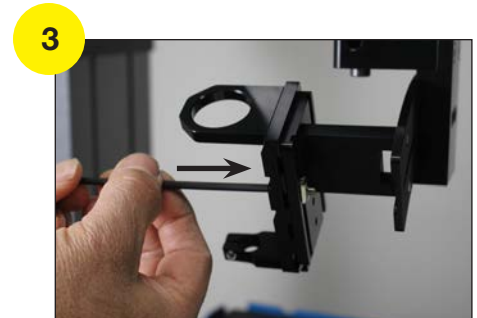

# R / RV Series Robot Accessory Bracket

Setup Instructions for Robot Base Bracket P/N 7361668

or

or

For Nordson EFD sales and service in over 40 countries, contact Nordson EFD or go to [www.nordsonefd.com](http://www.nordsonefd.com).