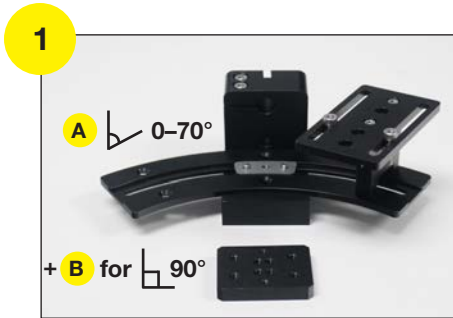

# R / RV Series Robot Accessory Bracket

Setup Instructions for Robot Base Bracket P/N 7361668

or

or

For Nordson EFD sales and service in over 40 countries, contact Nordson EFD or go to [www.nordsonefd.com](http://www.nordsonefd.com).