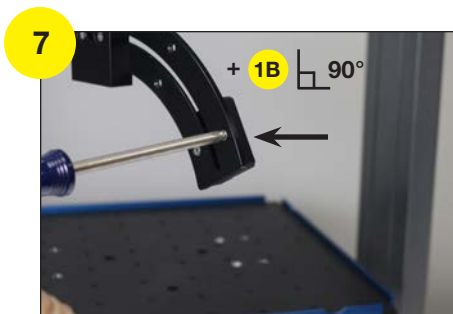

# R / RV Series Robot Accessory Bracket

Setup Instructions for Robot Base Bracket P/N 7361668

or

or

For Nordson EFD sales and service in over 40 countries, contact Nordson EFD or go to [www.nordsonefd.com](http://www.nordsonefd.com).